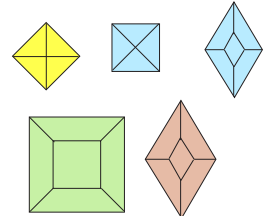

Dichroic Bevels

Available in: Ice, Chincilla, or Glue Chip

Colors: Magenta or Blue

SQUARES	Box (30)
2" x 2" Ice/GC/Chin	\$2.20 ea.
3" x 3" Ice/GC/Chin	\$3.30 ea.

DIAMONDS	Box (30)
1 3/4" x 3" Ice/Chin	\$2.20 ea.
1 1/2" x 2 1/2" Ice/Glue Chip	\$2.80 ea.
2" x 4" Mag GC/Chin	\$3.30 ea.
2" x 6" Bl Ice/Bl Chin/ Mag GC/Bl GC	\$3.30 ea.
3" x 5" Ice/GC/Chin	\$3.30 ea.

Colored Bevels

Diamond	Box (30)
1 1/2 x 2 1/2 BGPT	1.40
1 3/4 X 3 BGTP	1.60
2 X 4 BGPT	1.40
2 X 6 BGPT	1.90
3 X 5 BGPTY	1.50
Squares	
1 X 1 BGPT	.90
1 1/2 X 1 1/2 BGTYP	1.00
2 X 2 BGTP	1.00
3 X 3 BGPTY	1.30

Rectangles	Box (30)
1 1/2 X 2 BPGT	1.10
1 1/2 X 3 BPGT	1.20
1 1/2 X 4 BGPTY	1.50
1 1/2 X 5 BPGT	1.70
1 1/2 X 6 BGTP	1.70
2 X 4 BGYTP	1.50
2 X 6 BGTYP	1.70

Y-yellow (limited stock)
B-blue
P-peach
T-turquoise
G-green