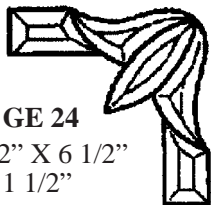

**CARMEN**  
9" X 9 1/2"

**DIANA**  
9" X 11 1/2"

**NATALIE**  
9" X 10"

**MAGGIE**  
9" X 12"

**OLIVIA**  
9 1/2" X 12"

**CHRISTINA**  
8 1/2" X 11 1/2"

**DAISY**  
9 X 14 1/4"

**ALICIA**  
9" X 10"

### Celtic Beveled Suncatcher

**GE 24**  
6 1/2" X 6 1/2"  
1 1/2"  
**\$16.00**

**\$50 ea.**

**CN05**  
6" x 9 1/4"  
**Completely Assembled!**

**OCTAGON 22**  
18 1/4" Inside  
21 1/4" Outside  
**\$18.00**